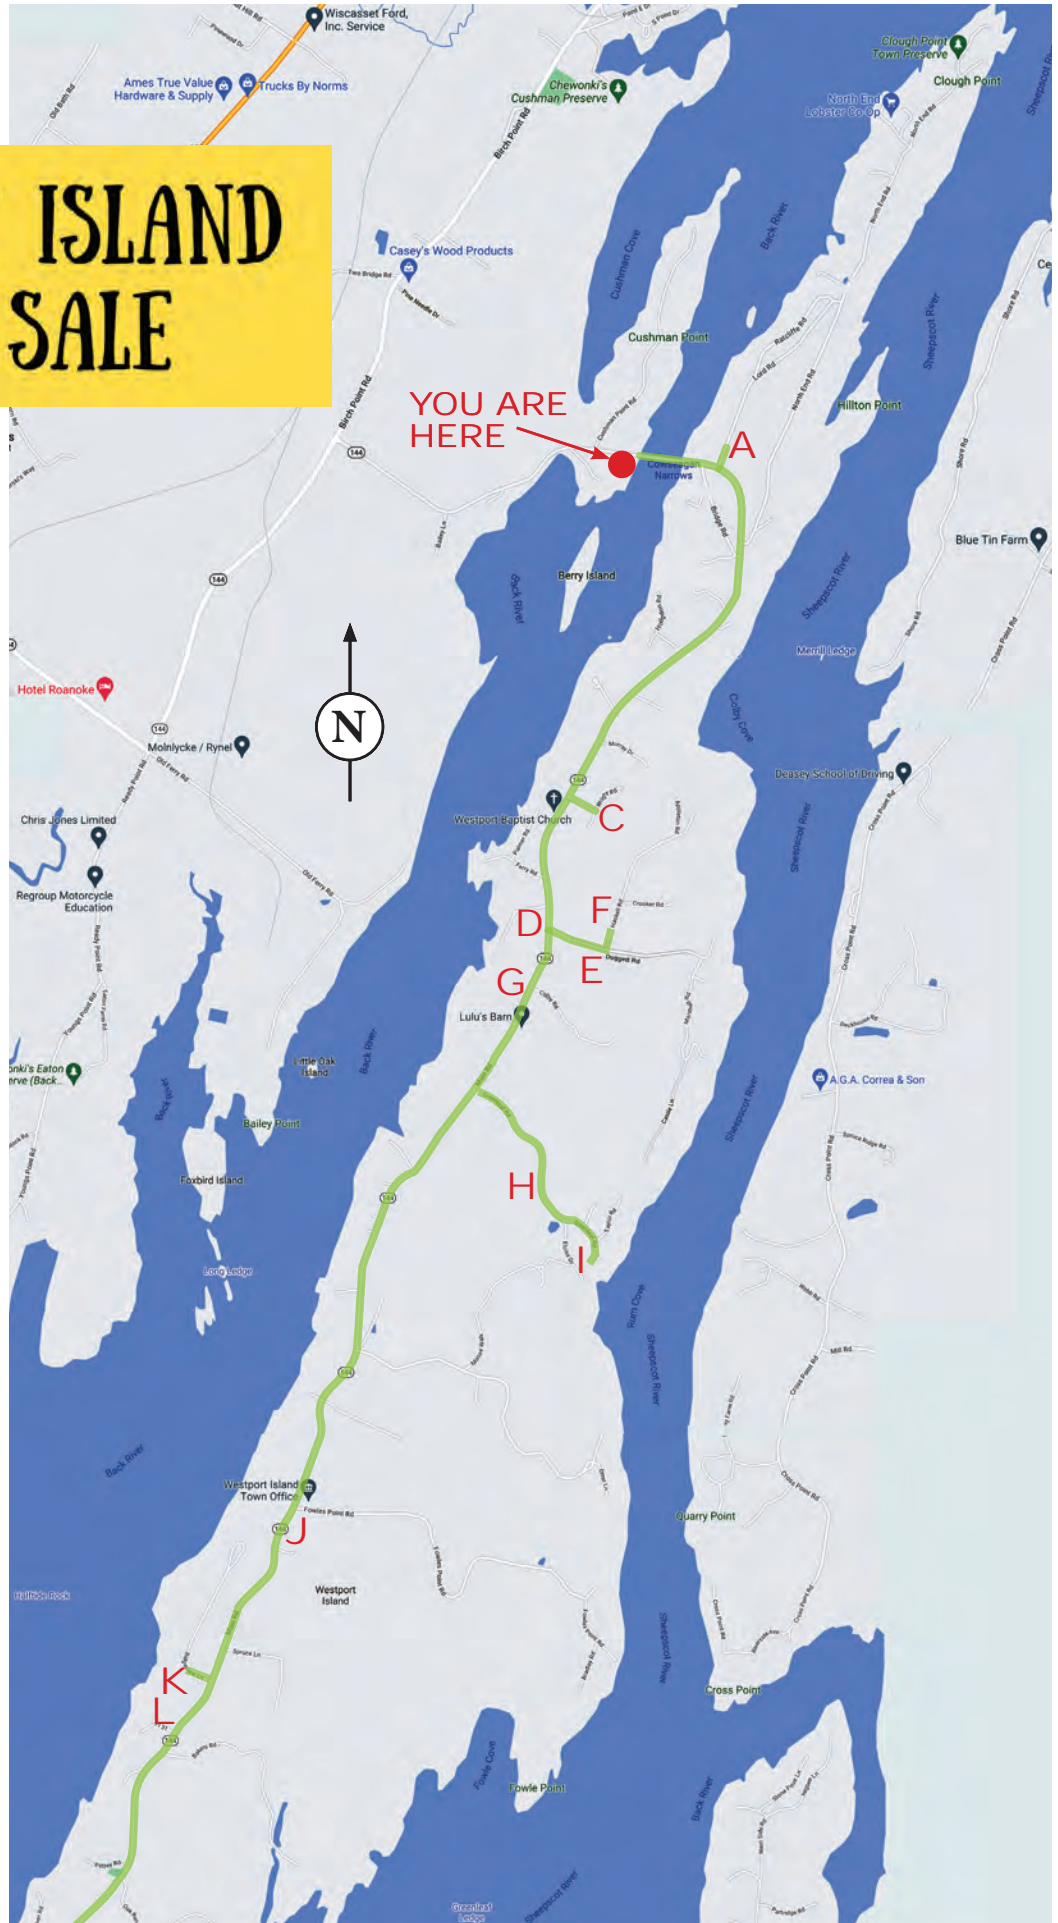

# WESTPORT ISLAND YARD SALE

31 Participating Families

**NOTE:** Please be careful not to impede traffic flow when parking along roads.

► This side of page includes yard sale locations on the north half of the island. See reverse for locations on the south half of the island.

- A 9 Lord Road
- C 9 Hidden Road
- D 309 Main Road
- E 55 Doggett Road
- F 34 Haskell Road
- G 349 Main Road
- H 85 Greenleaf Road
- I 15 Lewis Drive
- J 636 Main Road
- K 18 Ridge View Lane
- L 781 Main Road

► This side of page includes yard sale locations on the south half of the island. See reverse for locations on the north half of the island.

- M 895 Main Road
- N 33 Bay Shore Road
- O 109 Cove Side Way
- P 18 Peters Cove Lane
- Q 123 West Shore Road
- R 305 West Shore Road
- S Tarbox Road
- T 1799 Main Road
- V 109 Log Cabin Rd
- W 1238 Main Road
- X 1226 Main Road
- Y 1217 Main Road (Old Town Hall)